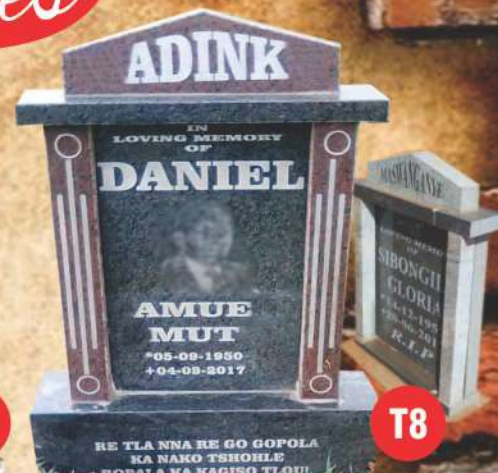

# KT Traditional Tombstones

BUILD-UP AND TILES NOT INCLUDED

T5

Headstone: R6000

T6

Headstone: R6999

T7

Headstone: R7000