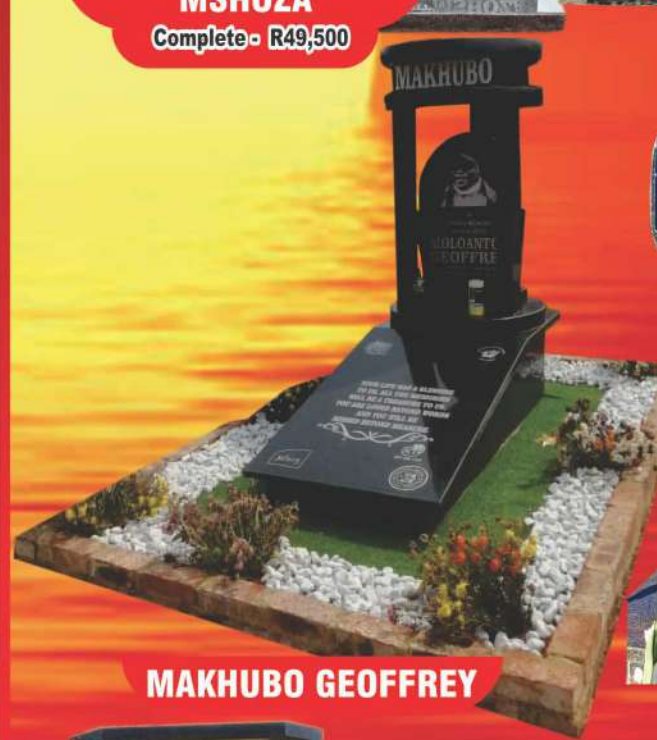

# Special Tributes

**MSHOZA**  
Complete - R49,500

**SANDY MOKWENA**  
Complete - R65,000

**DOROTHY MASUKA**  
Complete - R69,999

**MAKHUBO GEOFFREY**

**MATSANE MOJALEFA**  
Complete - R85,000

**MAPHATSOE KEBBY**  
Complete - R89,000